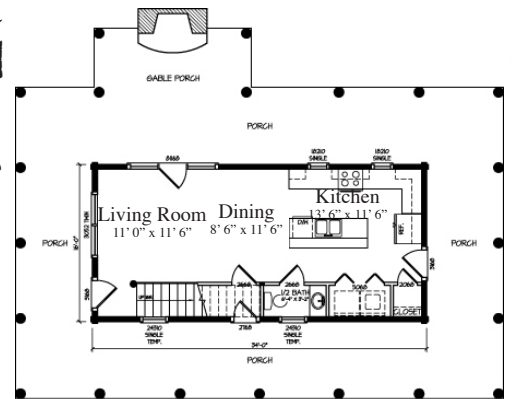

# the Ladybug Cabin

American Homestead Series

Total 1,088 Square Feet

Ladybug is the perfect cabin for a small building site. The first floor opens onto the wrap around porches, easily doubling the living space for outdoor entertaining. The al fresco fireplace is a great focal point. The second floor bedrooms each with private bathrooms make this an excellent retreat for two couples or a small family.

**REAR ELEVATION**

**RIGHT ELEVATION**

**LEFT ELEVATION**

**1st FLOOR PLAN**  
(544 S.F.)

**2nd FLOOR PLAN**  
(544 S.F.)