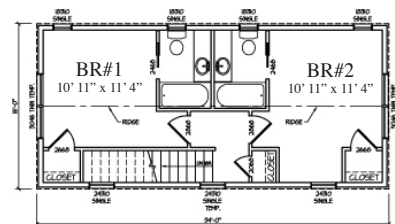

# the Ladybug Cabin

American Homestead Series

Total 1,088 Square Feet

Ladybug is the perfect cabin for a small building site. The first floor opens onto the wrap around porches, easily doubling the living space for outdoor entertaining. The al fresco fireplace is a great focal point. The second floor bedrooms each with private bathrooms make this an excellent retreat for two couples or a small family.

**REAR ELEVATION**

**RIGHT ELEVATION**

**LEFT ELEVATION**

**1st FLOOR PLAN**  
(544 S.F.)

**2nd FLOOR PLAN**  
(544 S.F.)