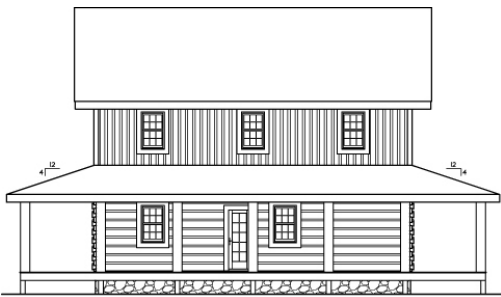

# the Ladybug Cabin

American Homestead Series

Total 1,088 Square Feet

Ladybug is the perfect cabin for a small building site. The first floor opens onto the wrap around porches, easily doubling the living space for outdoor entertaining. The al fresco fireplace is a great focal point. The second floor bedrooms each with private bathrooms make this an excellent retreat for two couples or a small family.

**REAR ELEVATION**

**RIGHT ELEVATION**

**LEFT ELEVATION**

**1st FLOOR PLAN**  
(544 S.F.)

**2nd FLOOR PLAN**  
(544 S.F.)