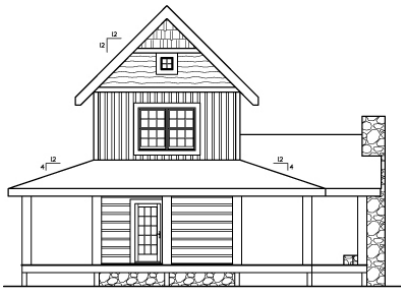

# the Ladybug Cabin

American Homestead Series

Total 1,088 Square Feet

Ladybug is the perfect cabin for a small building site. The first floor opens onto the wrap around porches, easily doubling the living space for outdoor entertaining. The al fresco fireplace is a great focal point. The second floor bedrooms each with private bathrooms make this an excellent retreat for two couples or a small family.

**REAR ELEVATION**

**RIGHT ELEVATION**

**LEFT ELEVATION**

**1st FLOOR PLAN**  
(544 S.F.)

**2nd FLOOR PLAN**  
(544 S.F.)